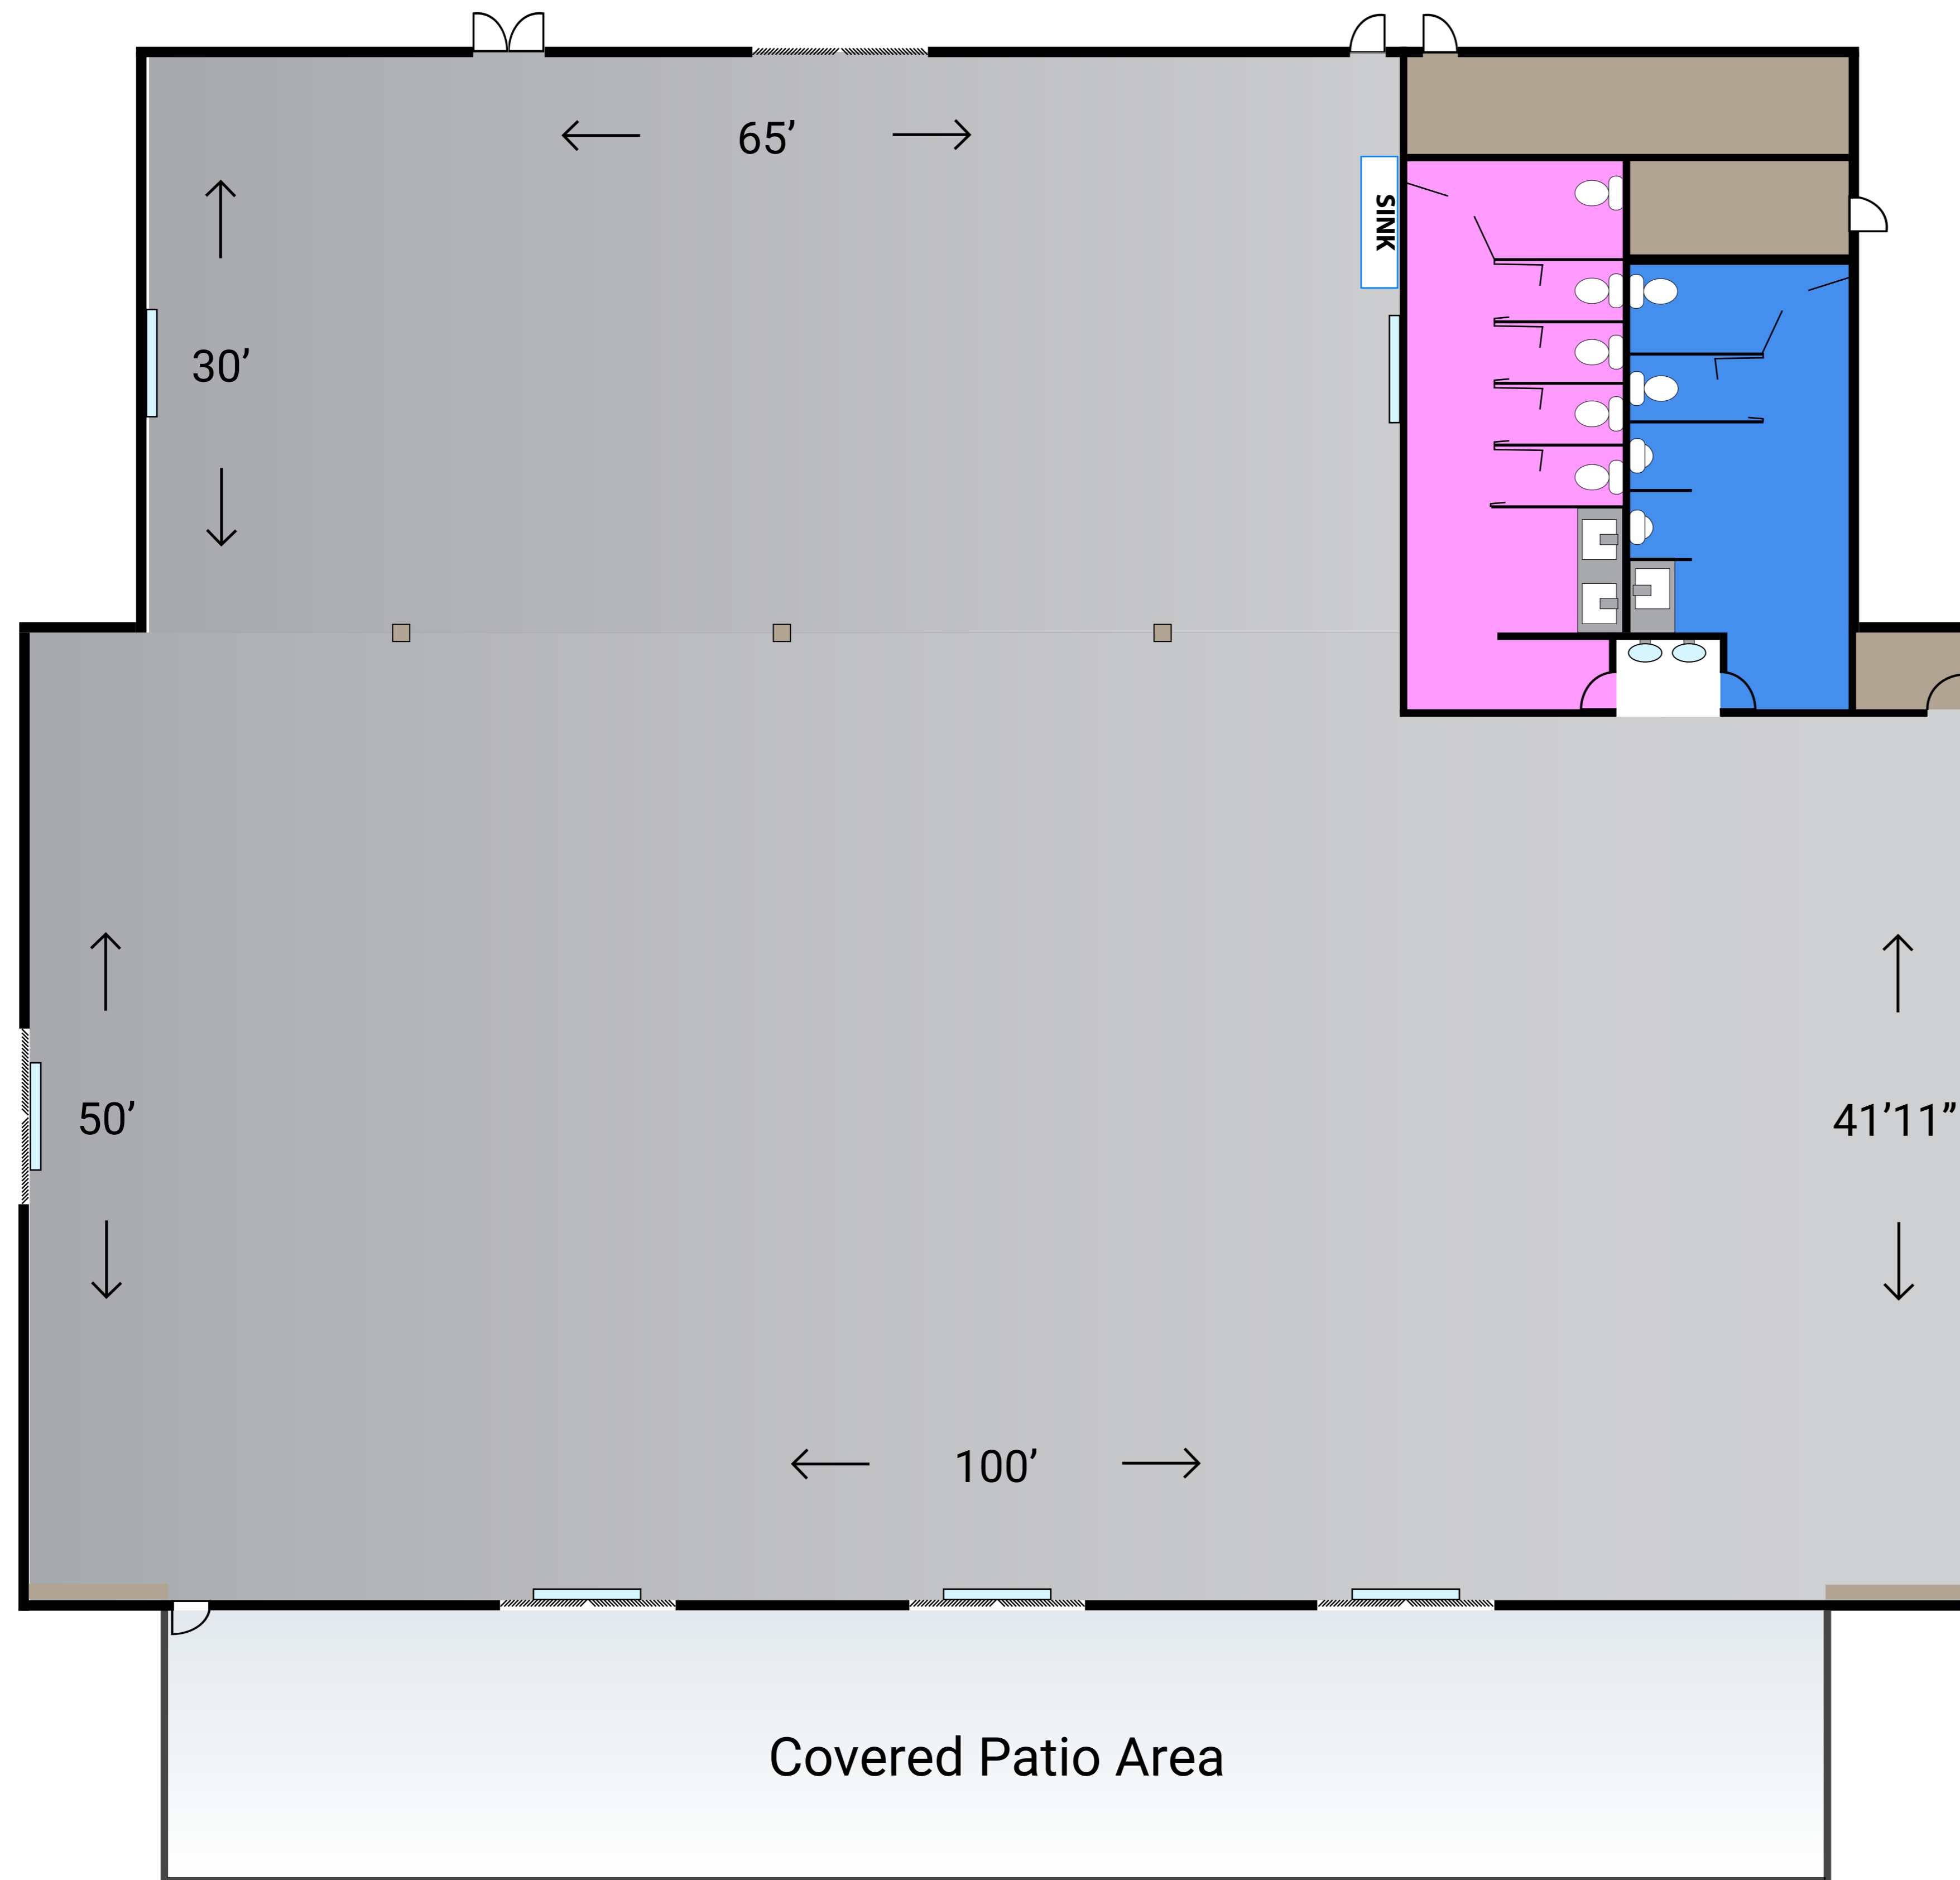

CityPlace

PAVILION 1

- 5,500 square feet
- 230 Seated at Round Tables, no Dancefloor
- 200 Seated at Round Tables, with Dancefloor
- 30 Vendor Booths
- 330 Guests Lecture / Amphitheatre Style
- 80 Guests seated Classroom Style

— = 80' Television

— = Barn Style Doors

■ = 8"x11" Column

CityPlace

PAVILION 2

- 6,500 square feet
- 400 Seated at Round Tables, no Dancefloor
- 350 Seated at Round Tables, with Dancefloor
- 38 Vendor Booths
- 600 Guests Lecture / Amphitheatre Style
- 150 Guests seated Classroom Style

— = 80' Television

— = Barn Style Doors

■ = 8"x11" Column