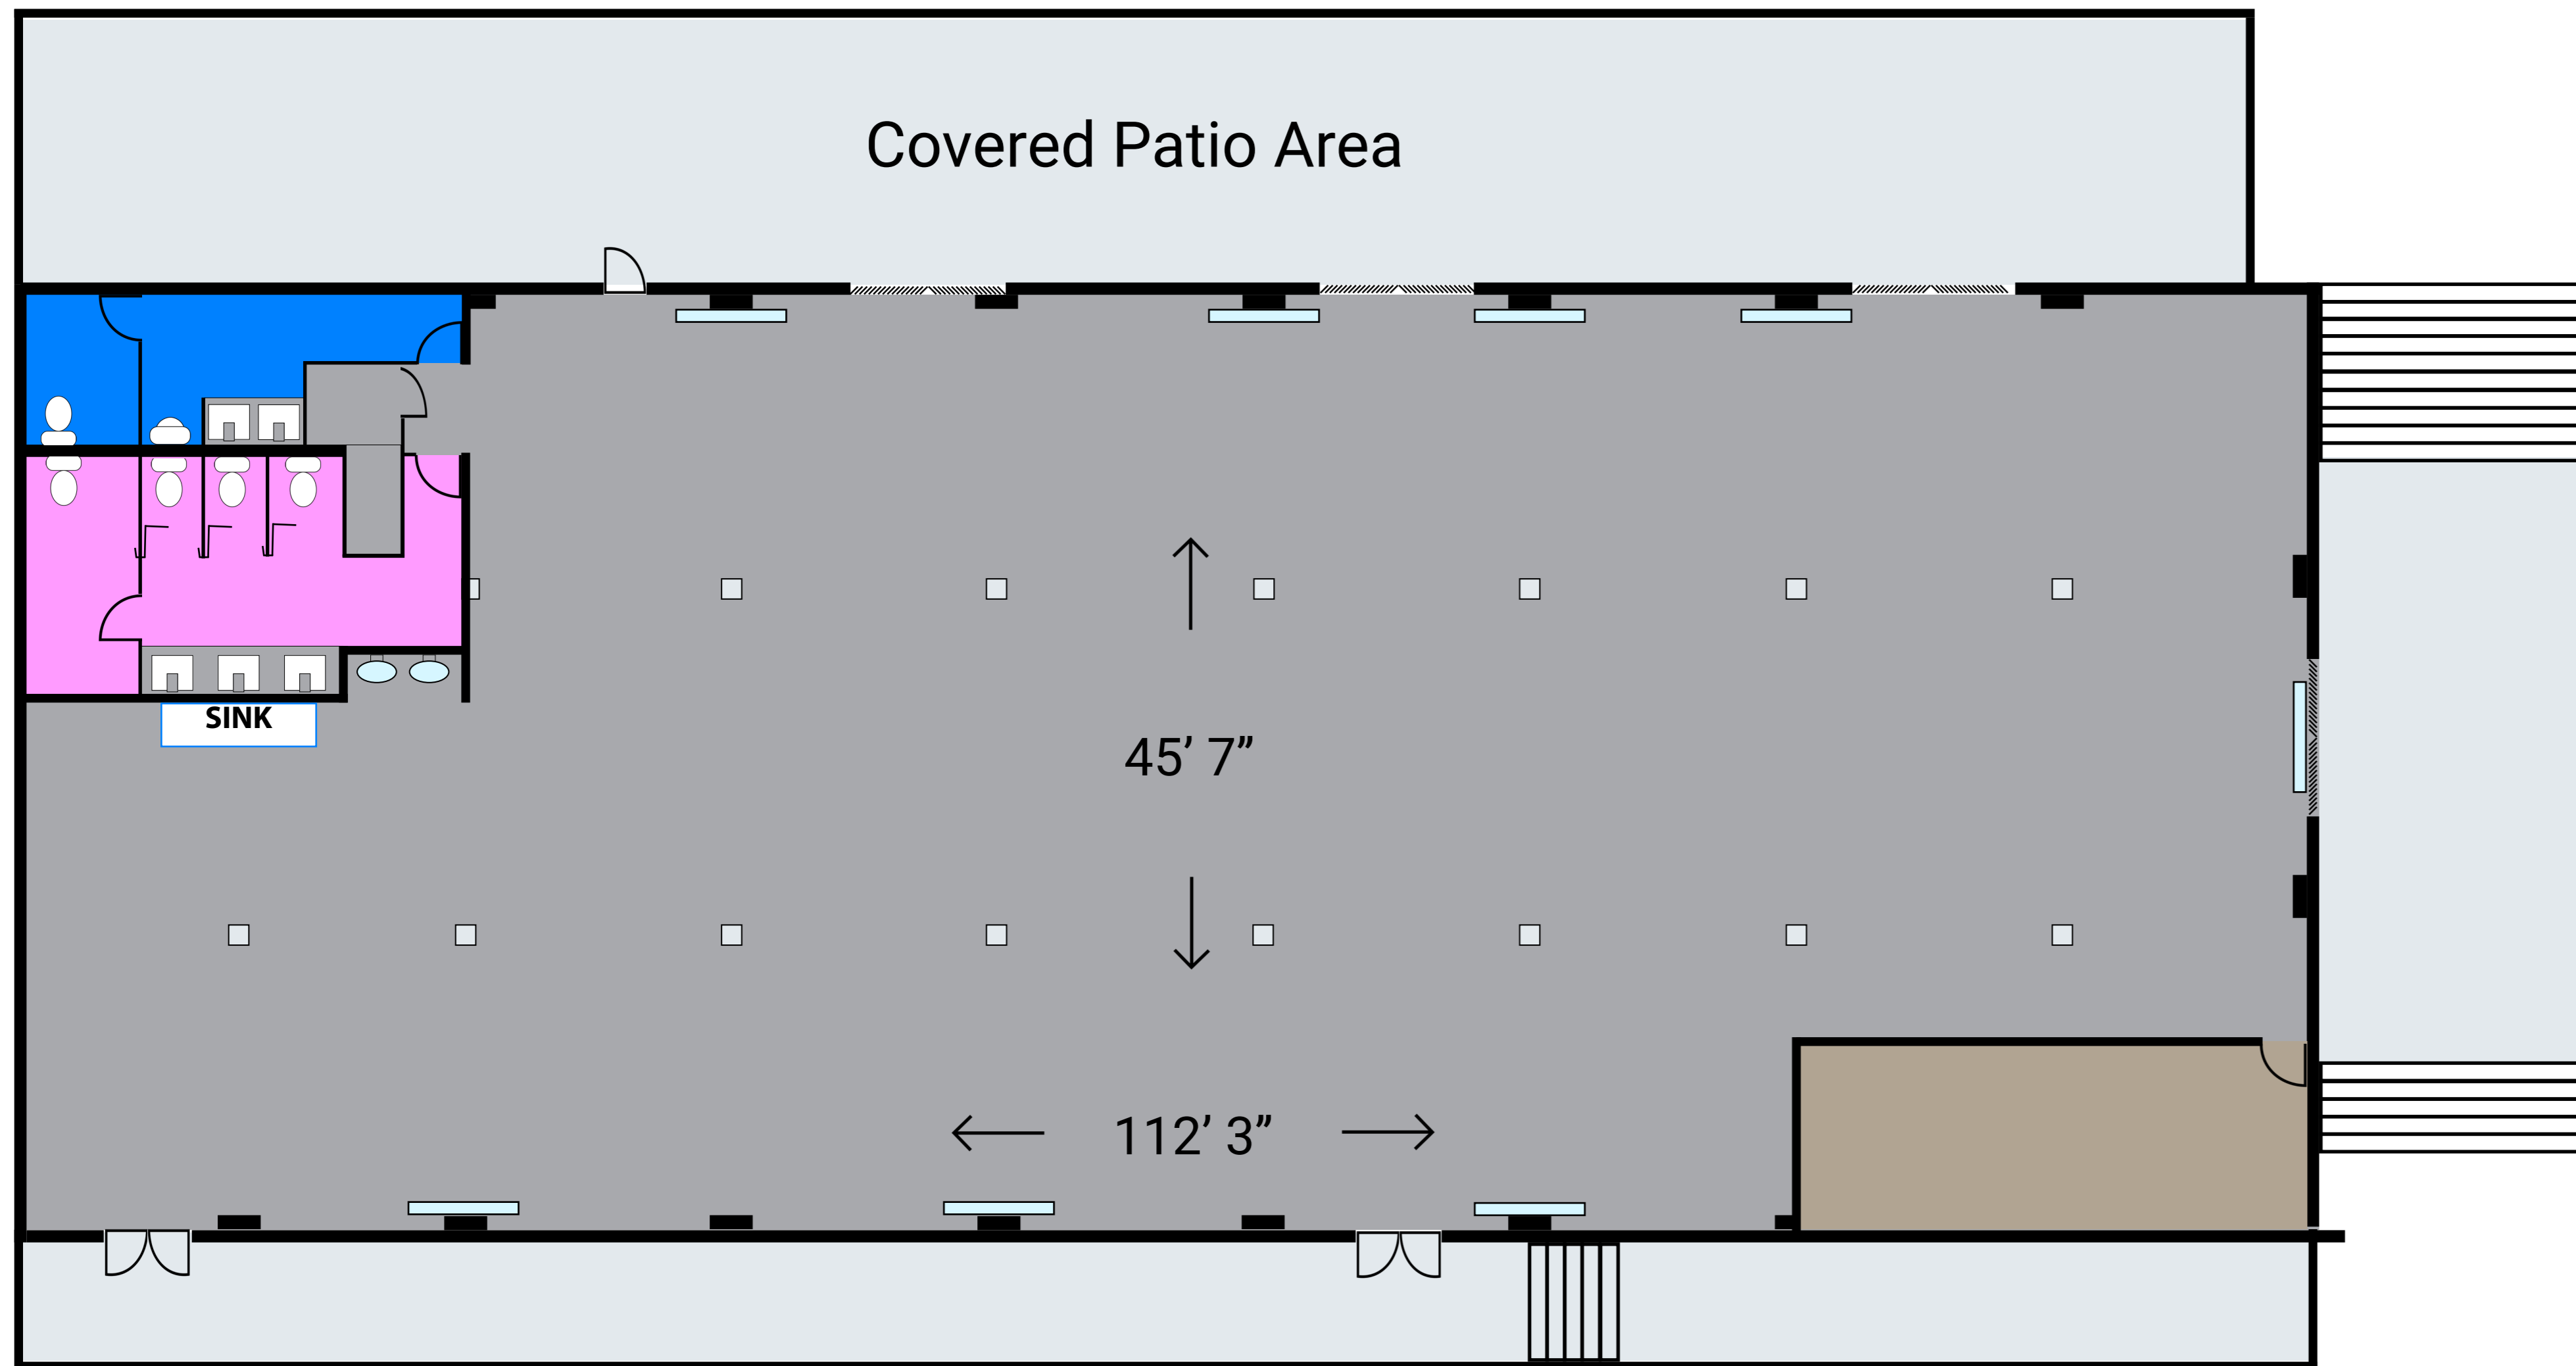

CityPlace

PAVILION 1

- 5,500 square feet
- 230 Seated at Round Tables, no Dancefloor
- 200 Seated at Round Tables, with Dancefloor
- 30 Vendor Booths
- 330 Guests Lecture / Amphitheatre Style
- 80 Guests seated Classroom Style

— = 80' Television

— = Barn Style Doors

■ = 8"x11" Column

CityPlace

PAVILION 2

- 6,500 square feet
- 400 Seated at Round Tables, no Dancefloor
- 350 Seated at Round Tables, with Dancefloor
- 38 Vendor Booths
- 600 Guests Lecture / Amphitheatre Style
- 150 Guests seated Classroom Style

— = 80' Television

— = Barn Style Doors

■ = 8"x11" Column